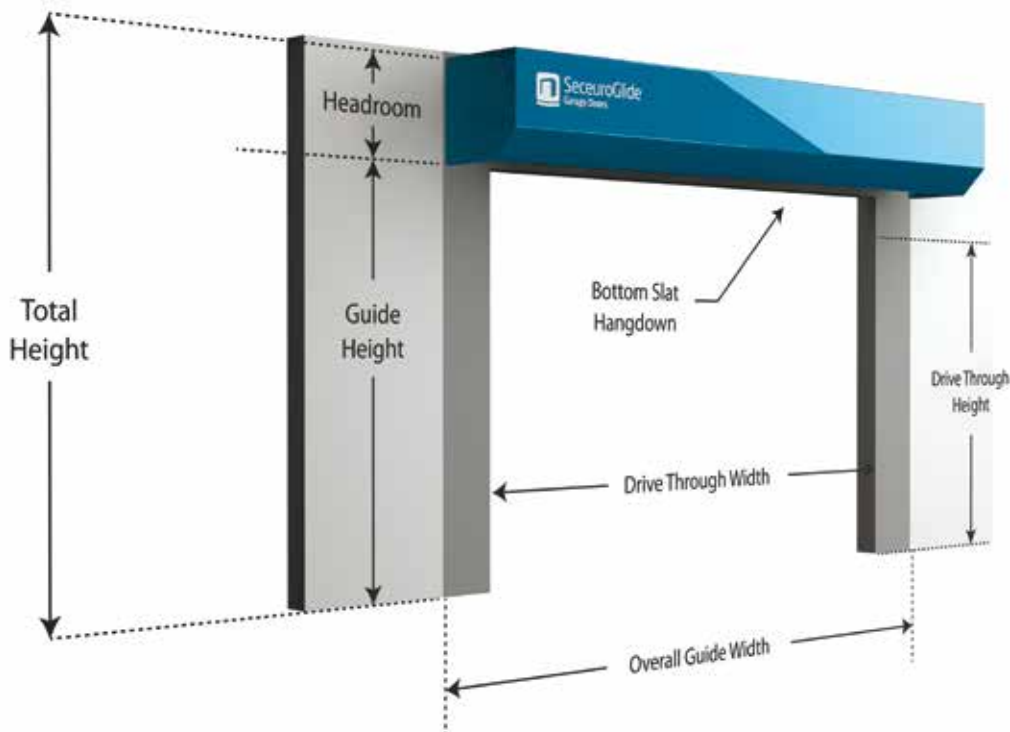

How to measure for your garage door.

Fitting Requirements

Headroom requirements

- SeceuroGlide Classic and SeceuroGlide Excel require a minimum of 300 mm headroom for doors up to 2500 mm in opening height and 350 mm headroom for doors up to 3500 mm in opening height
- SeceuroGlide Manual requires a minimum headroom of 300 mm
- SeceuroGlide Compact requires just 205 mm headroom for doors with an opening height up to 2150 mm

External doors

In applications where the door is installed externally the remote control system must be installed either inside the garage or in a waterproof box (not included).

The Bottom Slat Transmitter must always be installed on the internal face of the door and is not suitable for applications where it will be exposed to weather or excessive moisture due to condensation.

An external Bottom Slat Transmitter is available at a surcharge.

SeceuroGlide Excel restrictions

SeceuroGlide Excel is not available as supply only as it must be fitted by a trained installer. SeceuroGlide Excel doors must always be internally fitted. If the coil needs to be fitted within the opening then an upgraded version of the end plate is available for a surcharge. The low level external override option is not available for SeceuroGlide Excel. In cases where the garage door is the only means of entry to the garage a battery backup will be required. All SeceuroGlide Excel doors are supplied with 90 mm guide rails.

Extreme weather conditions

High winds and high temperatures on double doors can cause increased deflection of the door. It is the installer's responsibility to ensure that the door is spaced off the wall sufficiently to allow for door movement during these extreme weather conditions.

Measuring your garage door

Watch our how to measure your garage door video at sws.co.uk/products/seceuroglide/roller-garage-doors/technical