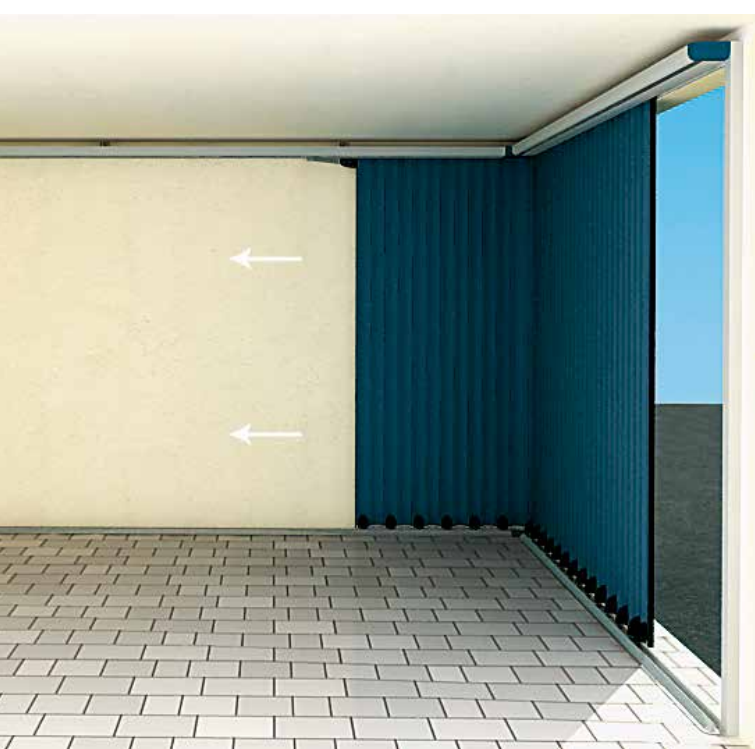

CFC-free foam-filled aluminium slat design