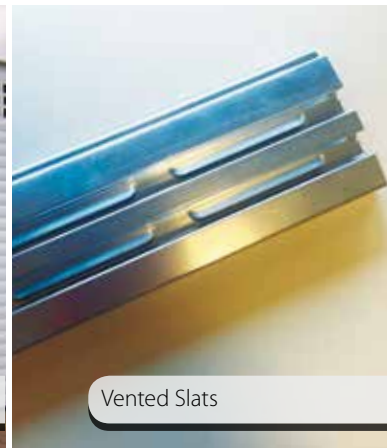

Door Options and Accessories

Vision slats – Available Inline or Brick Bond (SeceuroGlide Classic only)

Vision slats allow natural light into your garage. Available with or without glazing. On woodgrain doors vision slats will be supplied in a brown finish. **Important note:** In the event of extreme weather conditions, the vision slats will be susceptible to water ingress.

Vented slats

Vented slats allow good air circulation which is especially useful if you have laundry facilities in your garage and during the summer months. Vented slats are located at the very bottom of the door.

Remote control keypad

(SeceuroGlide Classic and SeceuroGlide Compact only)

The remote control key pad provides you with a secure, alternative option for controlling your door. Suitable for external installation, this wireless controller offers convenience without compromising security.

Powder Coating End Plates

When you order a half or full box enjoy complimentary powder coated end plates to ensure your door is fully matched. Plus, when you choose one of our woodgrain colours this is complimentary regardless of box choice and will be done in a colour closely resembling your door.

Battery backup

(Available on ALL electric models)

A battery backup offers added peace of mind and convenience. All doors are supplied with a manual override as standard but by choosing a battery backup you can continue to operate your door with the remote control in the event of a power failure. For SeceuroGlide Excel, if the garage door is the only means of entry to the garage a battery backup will be required.

Low level external override kit

(SeceuroGlide Classic and SeceuroGlide Compact only)