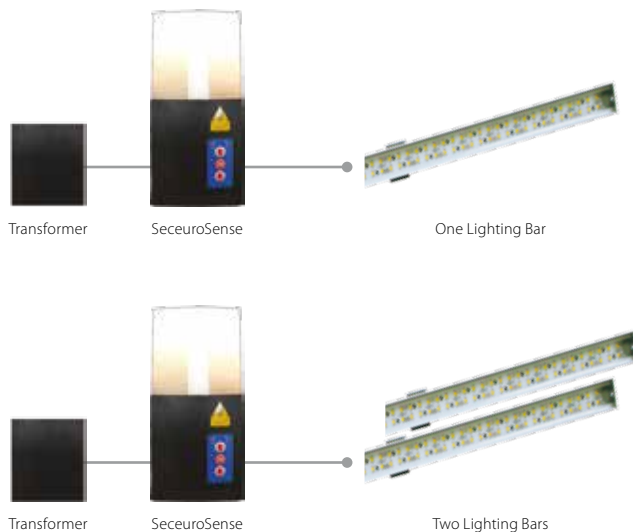

Internal/External Lighting