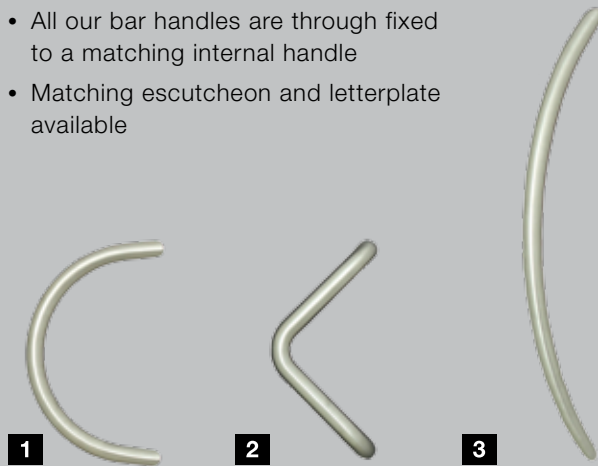

The border on the numbers is available in the five colours shown and in any two combinations.

Whatever you want!

Personalising your composite exterior door from Hörmann doesn't end with the style, colour and finish. There is an extensive range of high quality accessories to choose from to suit the overall look of your home. Our corrosion resistant handles, letterplates, knockers, numerals and eyeviewers have been manufactured to an extremely high standard of performance.

Contemporary steel bar handles

- Brushed stainless steel bar handles
- Contemporary handles that create a stunning entrance door
- Austenitic stainless steel construction
- Ultimate corrosion resistance
- All our bar handles are through fixed to a matching internal handle
- Matching escutcheon and letterplate available

- 1 D Handle
- 2 V Handle
- 3 Bow Handle
- 4 Inline 60 (60 cm)
- 5 Inline 120 (120 cm)
- 6 Inline 180 (180 cm)
- 7 Offset 60 (60 cm)
- 8 Offset 120 (120 cm)
- 9 Offset 180 (180 cm)
- 10 Ingot Knocker
- 11 Escutcheon