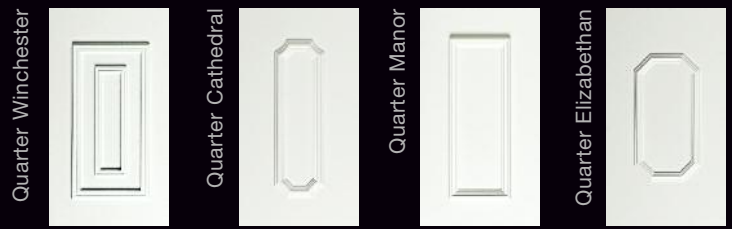

EXCLUSIVELY COMMISSIONED TRIPLE GLAZED DESIGNS

Our jewel in the crown - brilliant cut glass bevels, hand set and nestled between finely patterned backgrounds, platinum coloured lead work and encased between two sheets of crystal clear glass. Quite simply, stunning!

Conservatory Panels

Triple Half Panels

Hanover Triple

Manor Triple

Full Conservatory Panels

Shiplap

Herringbone

Winchester

Cathedral

Manor

Elizabethan

1/2's, 1/4's & Accessories

Half Panels

Quarter Panels

Accessories

A wide range of door furniture is available in a choice of white, black, gold & chrome colour options.

Colour Options

Most panels featured are available in white and a choice of wood grain finishes.

Core Materials

Hurst Plastics door panels are manufactured using a high technology technique that bonds two PVC-U skins to a variety of core materials and ensures the integrity of the panel for heat and moisture. Depending on the degree of security required, our panels can be supplied using a choice of core material.