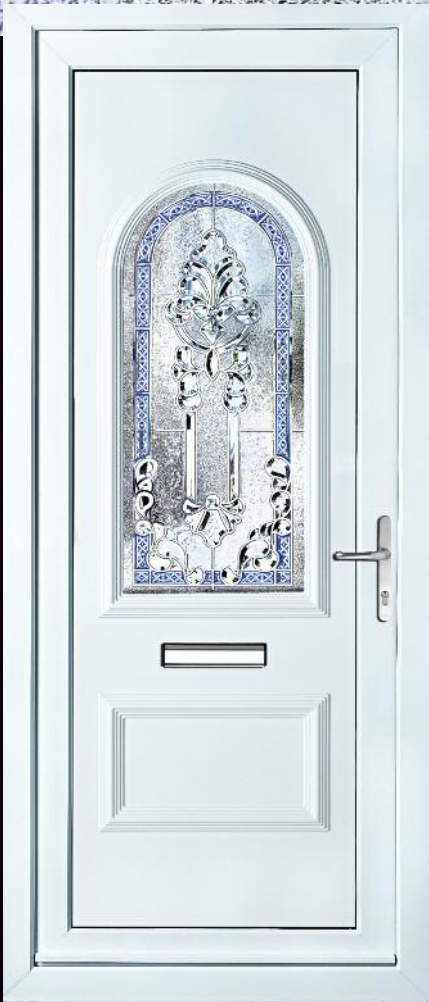

Rockingham One Crystal Scarlet